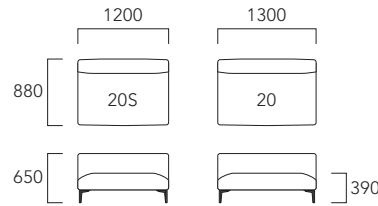

20・49・35×2・36:FA-3800

20・35:FA-3800

49・36:FA-3800

[アームレスソファ]

[カウチ]

[スツール]

[コーナーソファ]

[背クッション]

[組み合わせ例]

布張り

ピースアイテム	ピース番号	FA	FB	FC	FD	FE	FF	FG	LA	LC	LF
2PアームレスソファS	20S	157,300 (143,000)	161,700 (147,000)	171,600 (156,000)	176,000 (160,000)	187,000 (170,000)	195,800 (178,000)	211,200 (192,000)	239,800 (218,000)	286,000 (260,000)	379,500 (345,000)
2Pアームレスソファ	20	170,500 (155,000)	174,900 (159,000)	185,900 (169,000)	190,300 (173,000)	201,300 (183,000)	211,200 (192,000)	226,600 (206,000)	257,400 (234,000)	306,900 (279,000)	407,000 (370,000)
カウチ	49 / 50	203,500 (185,000)	211,200 (192,000)	224,400 (204,000)	231,000 (210,000)	245,300 (223,000)	258,500 (235,000)	279,400 (254,000)	312,400 (284,000)	375,100 (341,000)	499,400 (454,000)
コーナーソファ	25	242,000 (220,000)	248,600 (226,000)	264,000 (240,000)	270,600 (246,000)	286,000 (260,000)	300,300 (273,000)	315,700 (287,000)	361,900 (329,000)	431,200 (392,000)	568,700 (517,000)
スツール	17	79,200 (72,000)	81,400 (74,000)	86,900 (79,000)	89,100 (81,000)	93,500 (85,000)	97,900 (89,000)	104,500 (95,000)	118,800 (108,000)	139,700 (127,000)	183,700 (167,000)
背クッション(ソフトタイプ)	35	25,300 (23,000)	26,400 (24,000)	29,700 (27,000)	31,900 (29,000)	36,300 (33,000)	39,600 (36,000)	46,200 (42,000)	41,800 (38,000)	49,500 (45,000)	75,900 (69,000)
背クッション(ハードタイプ)	35	28,600 (26,000)	29,700 (27,000)	33,000 (30,000)	35,200 (32,000)	39,600 (36,000)	42,900 (39,000)	49,500 (45,000)	46,200 (42,000)	53,900 (49,000)	80,300 (73,000)
背クッション(ソフトタイプ)	36	27,500 (25,000)	28,600 (26,000)	31,900 (29,000)	36,300 (33,000)	38,500 (35,000)	41,800 (38,000)	47,300 (43,000)	44,000 (40,000)	57,200 (52,000)	106,700 (97,000)
背クッション(ハードタイプ)	36	30,800 (28,000)	31,900 (29,000)	35,200 (32,000)	39,600 (36,000)	41,800 (38,000)	45,100 (41,000)	50,600 (46,000)	49,500 (45,000)	62,700 (57,000)	112,200 (102,000)