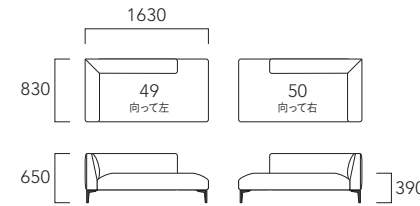

20・49・35×2・36:FA-3800

20・35:FA-3800

49・36:FA-3800

[アームレスソファ]

[カウチ]

[スツール]

[コーナーソファ]

[背クッション]

[組み合わせ例]

布張り

ピースアイテム	ピース番号	FA	FB	FC	FD	FE	FF	FG	LA	LC	LF
2PアームレスソファS	20S	157,300 (143,000)	161,700 (147,000)	171,600 (156,000)	176,000 (160,000)	187,000 (170,000)	195,800 (178,000)	211,200 (192,000)	239,800 (218,000)	286,000 (260,000)	379,500 (345,000)
2Pアームレスソファ	20	170,500 (155,000)	174,900 (159,000)	185,900 (169,000)	190,300 (173,000)	201,300 (183,000)	211,200 (192,000)	226,600 (206,000)	257,400 (234,000)	306,900 (279,000)	407,000 (370,000)
カウチ	49 / 50	203,500 (185,000)	211,200 (192,000)	224,400 (204,000)	231,000 (210,000)	245,300 (223,000)	258,500 (235,000)	279,400 (254,000)	312,400 (284,000)	375,100 (341,000)	499,400 (454,000)
コーナーソファ	25	242,000 (220,000)	248,600 (226,000)	264,000 (240,000)	270,600 (246,000)	286,000 (260,000)	300,300 (273,000)	315,700 (287,000)	361,900 (329,000)	431,200 (392,000)	568,700 (517,000)
スツール	17	79,200 (72,000)	81,400 (74,000)	86,900 (79,000)	89,100 (81,000)	93,500 (85,000)	97,900 (89,000)	104,500 (95,000)	118,800 (108,000)	139,700 (127,000)	183,700 (167,000)
背クッション(ソフトタイプ)	35	25,300 (23,000)	26,400 (24,000)	29,700 (27,000)	31,900 (29,000)	36,300 (33,000)	39,600 (36,000)	46,200 (42,000)	41,800 (38,000)	49,500 (45,000)	75,900 (69,000)
背クッション(ハードタイプ)	35	28,600 (26,000)	29,700 (27,000)	33,000 (30,000)	35,200 (32,000)	39,600 (36,000)	42,900 (39,000)	49,500 (45,000)	46,200 (42,000)	53,900 (49,000)	80,300 (73,000)
背クッション(ソフトタイプ)	36	27,500 (25,000)	28,600 (26,000)	31,900 (29,000)	36,300 (33,000)	38,500 (35,000)	41,800 (38,000)	47,300 (43,000)	44,000 (40,000)	57,200 (52,000)	106,700 (97,000)
背クッション(ハードタイプ)	36	30,800 (28,000)	31,900 (29,000)	35,200 (32,000)	39,600 (36,000)	41,800 (38,000)	45,100 (41,000)	50,600 (46,000)	49,500 (45,000)	62,700 (57,000)	112,200 (102,000)