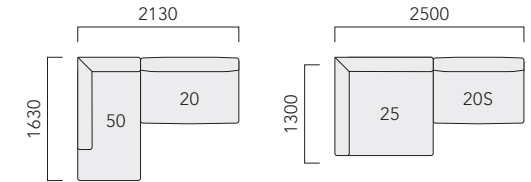

20・49・35×2・36:FA-3800

20・35:FA-3800

49・36:FA-3800

[アームレスソファ]

[カウチ]

[スツール]

[コーナーソファ]

[背クッション]

[組み合わせ例]

布張り

ピースアイテム	ピース番号	FA	FB	FC	FD	FE	FF	FG	LA	LC	LF
2PアームレスソファS	20S	157,300 (143,000)	161,700 (147,000)	171,600 (156,000)	176,000 (160,000)	187,000 (170,000)	195,800 (178,000)	211,200 (192,000)	239,800 (218,000)	286,000 (260,000)	379,500 (345,000)
2Pアームレスソファ	20	170,500 (155,000)	174,900 (159,000)	185,900 (169,000)	190,300 (173,000)	201,300 (183,000)	211,200 (192,000)	226,600 (206,000)	257,400 (234,000)	306,900 (279,000)	407,000 (370,000)
カウチ	49 / 50	203,500 (185,000)	211,200 (192,000)	224,400 (204,000)	231,000 (210,000)	245,300 (223,000)	258,500 (235,000)	279,400 (254,000)	312,400 (284,000)	375,100 (341,000)	499,400 (454,000)
コーナーソファ	25	242,000 (220,000)	248,600 (226,000)	264,000 (240,000)	270,600 (246,000)	286,000 (260,000)	300,300 (273,000)	315,700 (287,000)	361,900 (329,000)	431,200 (392,000)	568,700 (517,000)
スツール	17	79,200 (72,000)	81,400 (74,000)	86,900 (79,000)	89,100 (81,000)	93,500 (85,000)	97,900 (89,000)	104,500 (95,000)	118,800 (108,000)	139,700 (127,000)	183,700 (167,000)
背クッション(ソフトタイプ)	35	25,300 (23,000)	26,400 (24,000)	29,700 (27,000)	31,900 (29,000)	36,300 (33,000)	39,600 (36,000)	46,200 (42,000)	41,800 (38,000)	49,500 (45,000)	75,900 (69,000)
背クッション(ハードタイプ)	35	28,600 (26,000)	29,700 (27,000)	33,000 (30,000)	35,200 (32,000)	39,600 (36,000)	42,900 (39,000)	49,500 (45,000)	46,200 (42,000)	53,900 (49,000)	80,300 (73,000)
背クッション(ソフトタイプ)	36	27,500 (25,000)	28,600 (26,000)	31,900 (29,000)	36,300 (33,000)	38,500 (35,000)	41,800 (38,000)	47,300 (43,000)	44,000 (40,000)	57,200 (52,000)	106,700 (97,000)
背クッション(ハードタイプ)	36	30,800 (28,000)	31,900 (29,000)	35,200 (32,000)	39,600 (36,000)	41,800 (38,000)	45,100 (41,000)	50,600 (46,000)	49,500 (45,000)	62,700 (57,000)	112,200 (102,000)