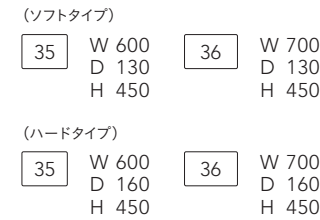

20・49・35×2・36:FA-3800

20・35:FA-3800

49・36:FA-3800

[アームレスソファ]

[カウチ]

[スツール]

[コーナーソファ]

[背クッション]

[組み合わせ例]

布張り

ピースアイテム	ピース番号	FA	FB	FC	FD	FE	FF	FG	LA	LC	LF
2PアームレスソファS	20S	157,300 (143,000)	161,700 (147,000)	171,600 (156,000)	176,000 (160,000)	187,000 (170,000)	195,800 (178,000)	211,200 (192,000)	239,800 (218,000)	286,000 (260,000)	379,500 (345,000)
2Pアームレスソファ	20	170,500 (155,000)	174,900 (159,000)	185,900 (169,000)	190,300 (173,000)	201,300 (183,000)	211,200 (192,000)	226,600 (206,000)	257,400 (234,000)	306,900 (279,000)	407,000 (370,000)
カウチ	49 / 50	203,500 (185,000)	211,200 (192,000)	224,400 (204,000)	231,000 (210,000)	245,300 (223,000)	258,500 (235,000)	279,400 (254,000)	312,400 (284,000)	375,100 (341,000)	499,400 (454,000)
コーナーソファ	25	242,000 (220,000)	248,600 (226,000)	264,000 (240,000)	270,600 (246,000)	286,000 (260,000)	300,300 (273,000)	315,700 (287,000)	361,900 (329,000)	431,200 (392,000)	568,700 (517,000)
スツール	17	79,200 (72,000)	81,400 (74,000)	86,900 (79,000)	89,100 (81,000)	93,500 (85,000)	97,900 (89,000)	104,500 (95,000)	118,800 (108,000)	139,700 (127,000)	183,700 (167,000)
背クッション(ソフトタイプ)	35	25,300 (23,000)	26,400 (24,000)	29,700 (27,000)	31,900 (29,000)	36,300 (33,000)	39,600 (36,000)	46,200 (42,000)	41,800 (38,000)	49,500 (45,000)	75,900 (69,000)
背クッション(ハードタイプ)	35	28,600 (26,000)	29,700 (27,000)	33,000 (30,000)	35,200 (32,000)	39,600 (36,000)	42,900 (39,000)	49,500 (45,000)	46,200 (42,000)	53,900 (49,000)	80,300 (73,000)
背クッション(ソフトタイプ)	36	27,500 (25,000)	28,600 (26,000)	31,900 (29,000)	36,300 (33,000)	38,500 (35,000)	41,800 (38,000)	47,300 (43,000)	44,000 (40,000)	57,200 (52,000)	106,700 (97,000)
背クッション(ハードタイプ)	36	30,800 (28,000)	31,900 (29,000)	35,200 (32,000)	39,600 (36,000)	41,800 (38,000)	45,100 (41,000)	50,600 (46,000)	49,500 (45,000)	62,700 (57,000)	112,200 (102,000)