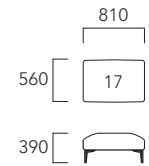

20・49・35×2・36:FA-3800

20・35:FA-3800

49・36:FA-3800

[アームレスソファ]

[カウチ]

[スツール]

[コーナーソファ]

[背クッション]

[組み合わせ例]

布張り

ピースアイテム	ピース番号	FA	FB	FC	FD	FE	FF	FG	LA	LC	LF
2PアームレスソファS	20S	157,300 (143,000)	161,700 (147,000)	171,600 (156,000)	176,000 (160,000)	187,000 (170,000)	195,800 (178,000)	211,200 (192,000)	239,800 (218,000)	286,000 (260,000)	379,500 (345,000)
2Pアームレスソファ	20	170,500 (155,000)	174,900 (159,000)	185,900 (169,000)	190,300 (173,000)	201,300 (183,000)	211,200 (192,000)	226,600 (206,000)	257,400 (234,000)	306,900 (279,000)	407,000 (370,000)
カウチ	49 / 50	203,500 (185,000)	211,200 (192,000)	224,400 (204,000)	231,000 (210,000)	245,300 (223,000)	258,500 (235,000)	279,400 (254,000)	312,400 (284,000)	375,100 (341,000)	499,400 (454,000)
コーナーソファ	25	242,000 (220,000)	248,600 (226,000)	264,000 (240,000)	270,600 (246,000)	286,000 (260,000)	300,300 (273,000)	315,700 (287,000)	361,900 (329,000)	431,200 (392,000)	568,700 (517,000)
スツール	17	79,200 (72,000)	81,400 (74,000)	86,900 (79,000)	89,100 (81,000)	93,500 (85,000)	97,900 (89,000)	104,500 (95,000)	118,800 (108,000)	139,700 (127,000)	183,700 (167,000)
背クッション(ソフトタイプ)	35	25,300 (23,000)	26,400 (24,000)	29,700 (27,000)	31,900 (29,000)	36,300 (33,000)	39,600 (36,000)	46,200 (42,000)	41,800 (38,000)	49,500 (45,000)	75,900 (69,000)
背クッション(ハードタイプ)	35	28,600 (26,000)	29,700 (27,000)	33,000 (30,000)	35,200 (32,000)	39,600 (36,000)	42,900 (39,000)	49,500 (45,000)	46,200 (42,000)	53,900 (49,000)	80,300 (73,000)
背クッション(ソフトタイプ)	36	27,500 (25,000)	28,600 (26,000)	31,900 (29,000)	36,300 (33,000)	38,500 (35,000)	41,800 (38,000)	47,300 (43,000)	44,000 (40,000)	57,200 (52,000)	106,700 (97,000)
背クッション(ハードタイプ)	36	30,800 (28,000)	31,900 (29,000)	35,200 (32,000)	39,600 (36,000)	41,800 (38,000)	45,100 (41,000)	50,600 (46,000)	49,500 (45,000)	62,700 (57,000)	112,200 (102,000)