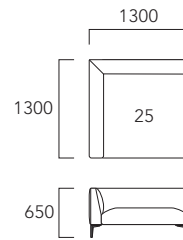

20・49・35×2・36:FA-3800

20・35:FA-3800

49・36:FA-3800

[アームレスソファ]

[カウチ]

[スツール]

[コーナーソファ]

[背クッション]

[組み合わせ例]

布張り

ピースアイテム	ピース番号	FA	FB	FC	FD	FE	FF	FG	LA	LC	LF
2PアームレスソファS	20S	157,300 (143,000)	161,700 (147,000)	171,600 (156,000)	176,000 (160,000)	187,000 (170,000)	195,800 (178,000)	211,200 (192,000)	239,800 (218,000)	286,000 (260,000)	379,500 (345,000)
2Pアームレスソファ	20	170,500 (155,000)	174,900 (159,000)	185,900 (169,000)	190,300 (173,000)	201,300 (183,000)	211,200 (192,000)	226,600 (206,000)	257,400 (234,000)	306,900 (279,000)	407,000 (370,000)
カウチ	49 / 50	203,500 (185,000)	211,200 (192,000)	224,400 (204,000)	231,000 (210,000)	245,300 (223,000)	258,500 (235,000)	279,400 (254,000)	312,400 (284,000)	375,100 (341,000)	499,400 (454,000)
コーナーソファ	25	242,000 (220,000)	248,600 (226,000)	264,000 (240,000)	270,600 (246,000)	286,000 (260,000)	300,300 (273,000)	315,700 (287,000)	361,900 (329,000)	431,200 (392,000)	568,700 (517,000)
スツール	17	79,200 (72,000)	81,400 (74,000)	86,900 (79,000)	89,100 (81,000)	93,500 (85,000)	97,900 (89,000)	104,500 (95,000)	118,800 (108,000)	139,700 (127,000)	183,700 (167,000)
背クッション(ソフトタイプ)	35	25,300 (23,000)	26,400 (24,000)	29,700 (27,000)	31,900 (29,000)	36,300 (33,000)	39,600 (36,000)	46,200 (42,000)	41,800 (38,000)	49,500 (45,000)	75,900 (69,000)
背クッション(ハードタイプ)	35	28,600 (26,000)	29,700 (27,000)	33,000 (30,000)	35,200 (32,000)	39,600 (36,000)	42,900 (39,000)	49,500 (45,000)	46,200 (42,000)	53,900 (49,000)	80,300 (73,000)
背クッション(ソフトタイプ)	36	27,500 (25,000)	28,600 (26,000)	31,900 (29,000)	36,300 (33,000)	38,500 (35,000)	41,800 (38,000)	47,300 (43,000)	44,000 (40,000)	57,200 (52,000)	106,700 (97,000)
背クッション(ハードタイプ)	36	30,800 (28,000)	31,900 (29,000)	35,200 (32,000)	39,600 (36,000)	41,800 (38,000)	45,100 (41,000)	50,600 (46,000)	49,500 (45,000)	62,700 (57,000)	112,200 (102,000)