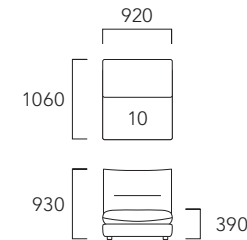

[1P アームレスソファ]