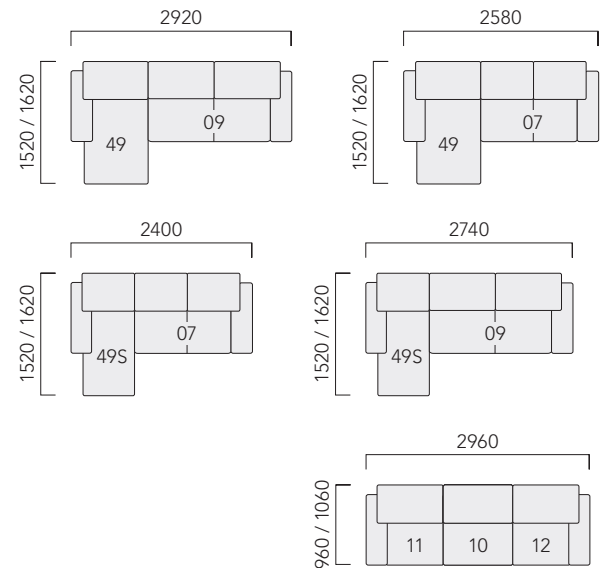

革張り

ピースアイテム	ピース番号	LA	LC	LF
1Pソファ	01	570,900 (519,000)	661,100 (601,000)	1,016,400 (924,000)
2Pソファ	02	800,800 (728,000)	927,300 (843,000)	1,423,400 (1,294,000)
3Pソファ	03	891,000 (810,000)	1,031,800 (938,000)	1,584,000 (1,440,000)
1Pアームレスソファ	10	396,000 (360,000)	458,700 (417,000)	707,300 (643,000)
1P片肘ソファ	11 / 12	476,300 (433,000)	553,300 (503,000)	858,000 (780,000)
2P片肘ソファ	06 / 07	726,000 (660,000)	841,500 (765,000)	1,294,700 (1,177,000)
3P片肘ソファ	08 / 09	792,000 (720,000)	917,400 (834,000)	1,410,200 (1,282,000)
カウチS	49S / 50S	526,900 (479,000)	611,600 (556,000)	944,900 (859,000)
カウチL	49 / 50	609,400 (554,000)	705,100 (641,000)	1,081,300 (983,000)
スツール	17	129,800 (118,000)	152,900 (139,000)	243,100 (221,000)
マルチピロークッション	MP7030	46,200 (42,000)	51,700 (47,000)	72,600 (66,000)

- 革張りはカバーリングではありません

[組み合わせ例]