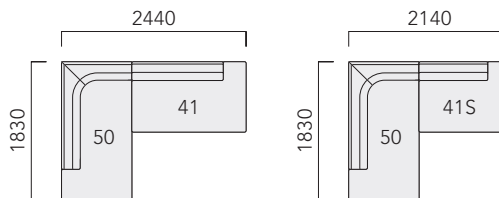

[組み合わせ例]

[背クッション]

[ボルスター]

●クッション部のサイズになります

PIPING

パイピング

対応布地 デイナミカ 全6色

WHホワイト T-9157 BOボルドー T-9175 BEベージュ T-9185 GYグレー T-9191 BRブラウン T-9195 BLブラック T-9196

●カタログ表記 張り地:本体/パイピング