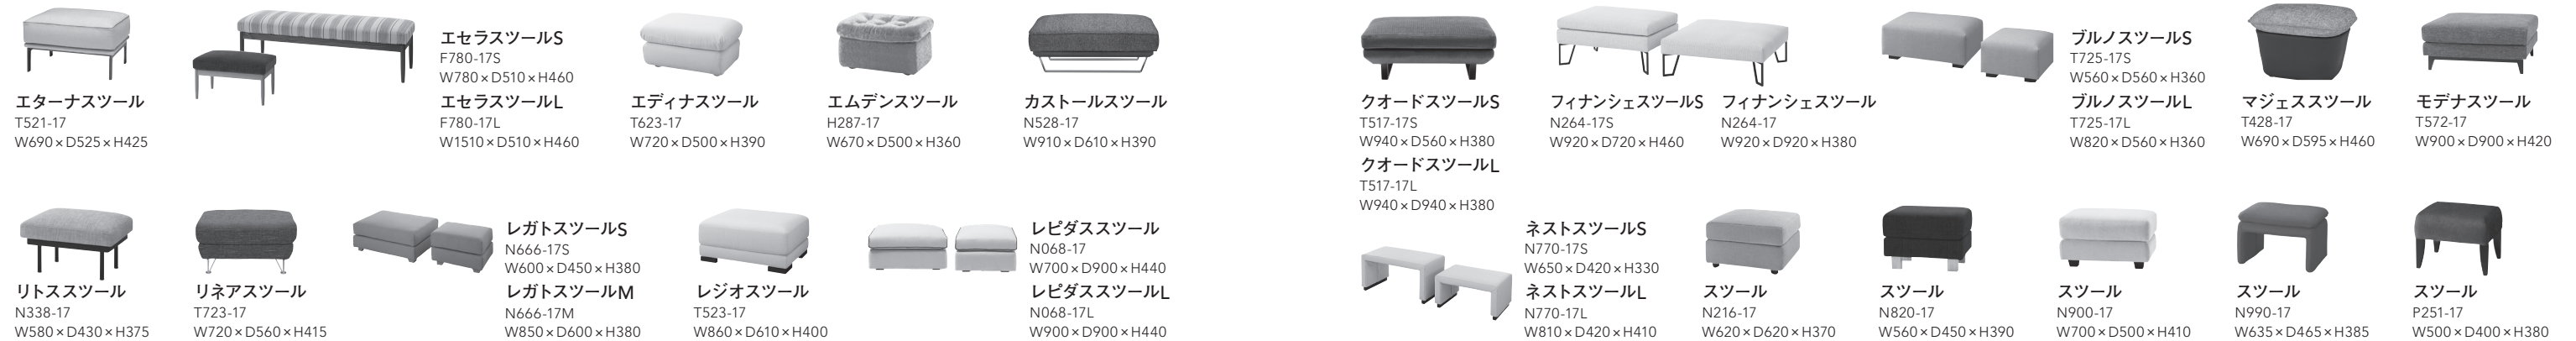

▷ 革張りはカバーリングではありません

- 張れない布地・柄の方向・別途価格はスツールごとに異なります。コレクションカタログのチェックリストをご参照ください
- T428 (P.26)、T572 (P.28)、T723 (P.38)、N666 (P.40)、T523 (P.46) は、コンビネーション張りが可能です。価格は各ページをご参照ください
- エターナスツールT521は、スチール脚 (BZ・GY) の2色からお選びいただけます
- エディナスツールT623、レジオスツールT523の座クッションは、ソフトタイプ (S) とハードタイプ (H) の2種類からお選びいただけます
- リネアスツールT723は、スチール脚 (A) と木脚 (B1・B2 / DB・NA) の5種類よりお選びいただけます
- フィナンシェスツール N264は、スチール脚/ブラック (A) と木脚 (B / DB1・NA1) の3種類よりお選びいただけます
- カストールスツールN528とリトスツールN338は、ベース木部 (BW・DB・NA・GY) の4色からお選びいただけます
- ネストスツールN770は、スチール脚 (A) と木脚 (B / DB・NA) の3種類よりお選びいただけます
- T623、T725、N666、T523、N820、N900、P251は、木脚 (DB・NA) の2色からお選びいただけます
- T572、F780は、木脚 (BW・DB・NA) の3色からお選びいただけます